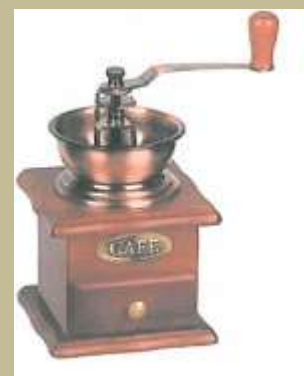

Water/Milk Frothing Jug

– Regular Handle with Spout

- T79380: S/S Water/Milk Jug – 0.4 Litre
- T79381: S/S Water/Milk Jug – 600ml
- T79382: S/S Water Milk Jug – 1 Litre
- T79383: S/S Water/Milk Jug – 1.5 Litre
- T79384: S/S Water/Milk Jug - 2 Litre

Milk Frothing Jug

- VV1047 S/S Frothing Jug
550ml

TEAWARE

- LY40985: Honey Spoon
- LY41960B: Tea Scoop
- LY43978-A: Tea Scoop w Clip -17.5cm
- LY4306: Tea Bag Squeezer

- LY42612: Olive Spoon
- LY5309: Teapot Infuser

- LY5039: Teapot Infuser
- LY4313: Infuser with Handle
- LY40824: Tea Strainer with Bowl
- LY41069: Infuser with Leaf (not shown)
- LY44733/1B: Tea Ball with Honey Bee

Hand Coffee Mills

- RCM1
Coffee Mill – Wood 10x20x17cm