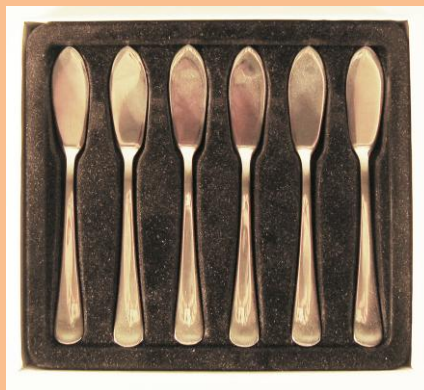

## FINE STAINLESS STEEL CUTLERY

**R58: Wentworth Mirror**

**R127: Rotherham Mirror**

**R73: Sheffield Mirror**

**R138: Swinton Mirror (Heavy Duty)**

**R78S: Fitzwilliam Satin**

**R78M: Fitzwilliam Mirror**

**R43: Rawmarsh Satin**

**R15: Boxed Butter Set**

**R73-37: 2 Piece Serving Set**

## FINE STAINLESS STEEL CUTLERY

**R127126PC: Rotherham 6pce Cake  
Fork Set**

**R127-9030: Rotherham 6pce  
Steak Set**

**GR10: Cheese Knife - Pistol**

**R78222: Rotherham Mirror  
2pce Wedding Set**

**R73-37: Sheffield Mirror  
Large Serving Spoon & Fork Set**