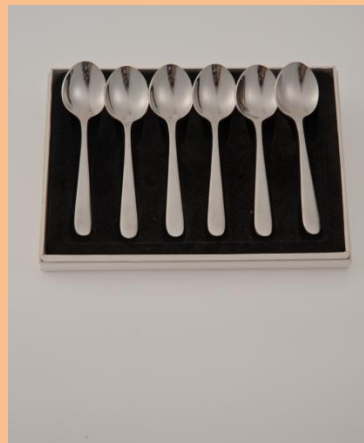

## FINE STAINLESS STEEL CUTLERY

**R58: Wentworth Mirror**

**R127: Rotherham Mirror**

**R73: Sheffield Mirror**

**R138: Swinton Mirror (Heavy Duty)**

**R78S: Fitzwilliam Satin**

**R78M: Fitzwilliam Mirror**

**R43: Rawmarsh Satin**

## FINE STAINLESS STEEL CUTLERY

**R127126PC: Rotherham 6pce Cake  
Fork Set**

**R127-9030: Rotherham 6pce  
Steak Set**

**GR10: Cheese Knife - Pistol**

**R78222: Rotherham Mirror  
2pce Wedding Set**

**R73-37: Sheffield Mirror  
Large Serving Spoon & Fork Set**

**R7826AB: Rotherham Mirror  
2 pce Salad Set**

**R7822550: Rotherham Mirror  
Pie/Cake Server**

**R7801535: Fitzwilliam Mirror  
6 pce Teaspoon Set**

**SO7R: Kids 3pce Set**